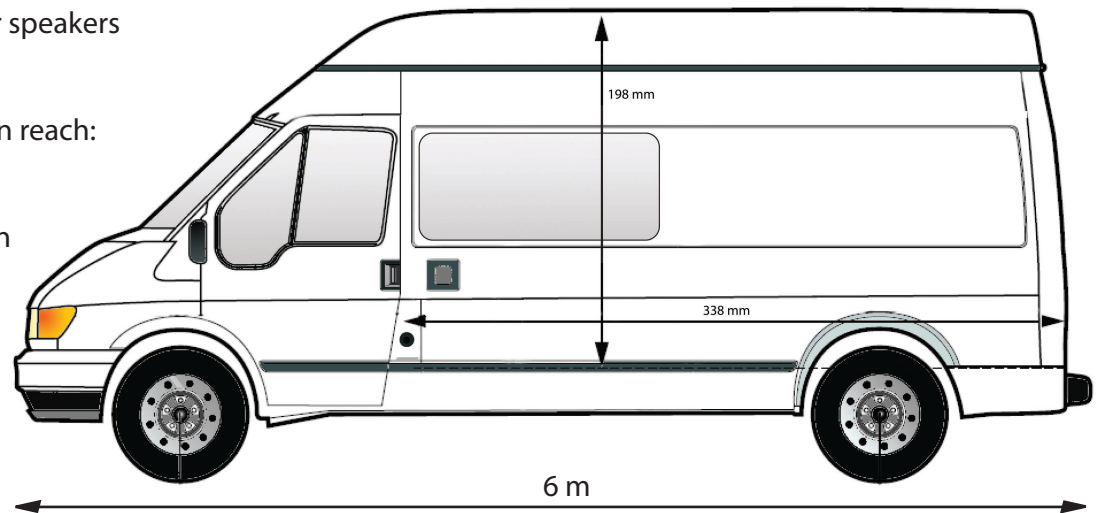

On site Scénography

Heartscopes Installations

- A) Autonomous educative and creation tool: Unique tools and competences for multimedia installations, trainings and workshops.
- B) Autonomous "side stage": Modular equipment and amplification are onboard and can be powered from the van.
- C) Mobile sound recording and production studio.
- D) Stand alone mobile proximity sound installation: 15 to 25 inducer speakers breathe recorded or live sounds in the vans surfaces.
- E) Stand alone exhibitions in parks, towns, as in all places the van can reach:
- On site acoustic and analogue installations
  - Up to 30 recorded or live sound sources can spread from the van
  - Proximity Sound installations or multi diffusion
  - Up to 24/24h access with light scenography