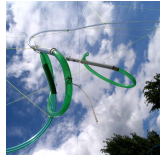

# EvoL Move

A new polyvalent mobile educational and creativity tool

On site Installations

Poly sensorial Instruments

Concerts Performances

Training Workshops

Alive painting Workshop

Land art Installations

On site Scénography

Heartscopes Installations

- A) Autonomous educative and creation tool: Unique tools and competences for multimedia installations, trainings and workshops.
- B) Autonomous "side stage": Modular equipment and amplification are onboard and can be powered from the van.
- C) Mobile sound recording and production studio.
- D) Stand alone mobile proximity sound installation: 15 to 25 inducer speakers breathe recorded or live sounds in the vans surfaces.
- E) Stand alone exhibitions in parks, towns, as in all places the van can reach:
- On site acoustic and analogue installations
  - Up to 30 recorded or live sound sources can spread from the van
  - Proximity Sound installations or multi diffusion
  - Up to 24/24h access with light scenography